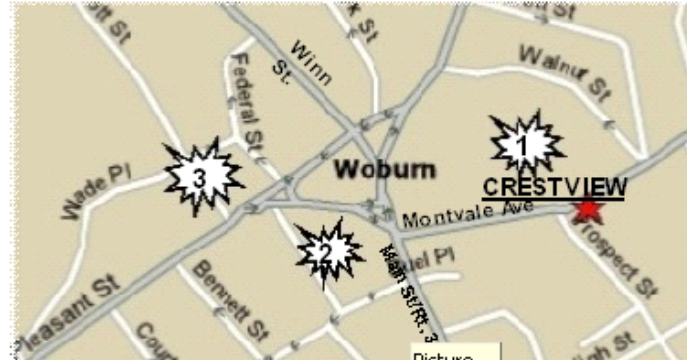

★ THE CRESTVIEW - PARKING OPTIONS
36 Montvale Avenue, Woburn, MA

- 1 Main Parking Lot: Directly behind The Crestview
- 2 Small Municipal Lot near Town Hall and Court House
- 3 Large Municipal Parking Lot near Library and Post Office

COMING FROM THE SOUTH ON RT. 95/128

OPTION 1

Take Rt. 95/128 North to Rt. 93 South
Follow Rt. 93 South to Exit 36 (Montvale Avenue)
Take a **right** at the bottom of the exit ramp
Proceed about two miles.

The Crestview is on the right just before Woburn Center

or

COMING FROM THE SOUTH ON RT. 95/128

OPTION 2

Take Rt. 95/128 North to Winn Street Exit
Take a right at the end of the ramp.
Proceed about two miles to Woburn Center
Take right entering the rotary.
Go about 1/2 way around keeping to the middle lane.
At the second traffic light take a soft left onto Montvale Avenue.

The Crestview is in the brick building on the left.

COMING FROM THE SOUTH ON RT. 93

Take Rt. 93 North to Exit 36 (Montvale Avenue)
Take a **left** at the bottom of the exit ramp
Proceed about two miles.

The Crestview is on the right just before Woburn Center

COMING FROM THE NORTH ON RT. 93

Take Rt. 93 South to Exit 36 (Montvale Avenue).
Take a right at the bottom of the exit ramp
Proceed about two miles.

The Crestview is on the right just before Woburn Center

COMING FROM THE NORTH ON RT 95/128

Take Rt. 95/128 South to Rt. 93 South
Follow Rt. 93 South to exit 36 (Montvale Avenue)
Take a right at the bottom of the exit ramp
Proceed about two miles

The Crestview is on the right just before Woburn Center