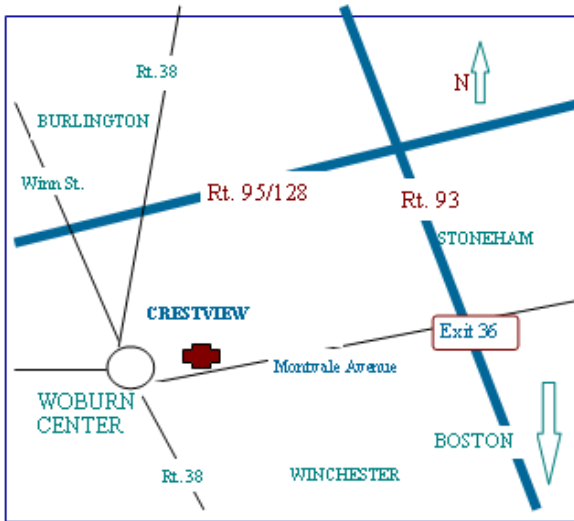

THE CRESTVIEW
BANQUET & MEETING FACILITIES
 36 Montvale Avenue Woburn, MA 01801
 781/935-4994
www.crestviewfunctions.com

DIRECTIONS

★ THE CRESTVIEW - PARKING OPTIONS
 36 Montvale Avenue, Woburn, MA

- 1 Main Parking Lot: Directly behind The Crestview
- 2 Small Municipal Lot near Town Hall and Court House
- 3 Large Municipal Parking Lot near Library and Post Office

COMING FROM THE SOUTH ON RT. 95/128

OPTION 1

Take Rt. 95/128 North to Rt. 93 South
 Follow Rt. 93 South to Exit 36 (Montvale Avenue)
 Take a **right** at the bottom of the exit ramp
 Proceed about two miles.

The Crestview is on the right just before Woburn Center

or

COMING FROM THE SOUTH ON RT. 95/128

OPTION 2

Take Rt. 95/128 North to Winn Street Exit
 Take a right at the end of the ramp.
 Proceed about two miles to Woburn Center
 Take right entering the rotary.
 Go about 1/2 way around keeping to the middle lane.
 At the second traffic light take a soft left onto Montvale Avenue.

The Crestview is in the brick building on the left.

COMING FROM THE SOUTH ON RT. 93

Take Rt. 93 North to Exit 36 (Montvale Avenue)
 Take a **left** at the bottom of the exit ramp
 Proceed about two miles.